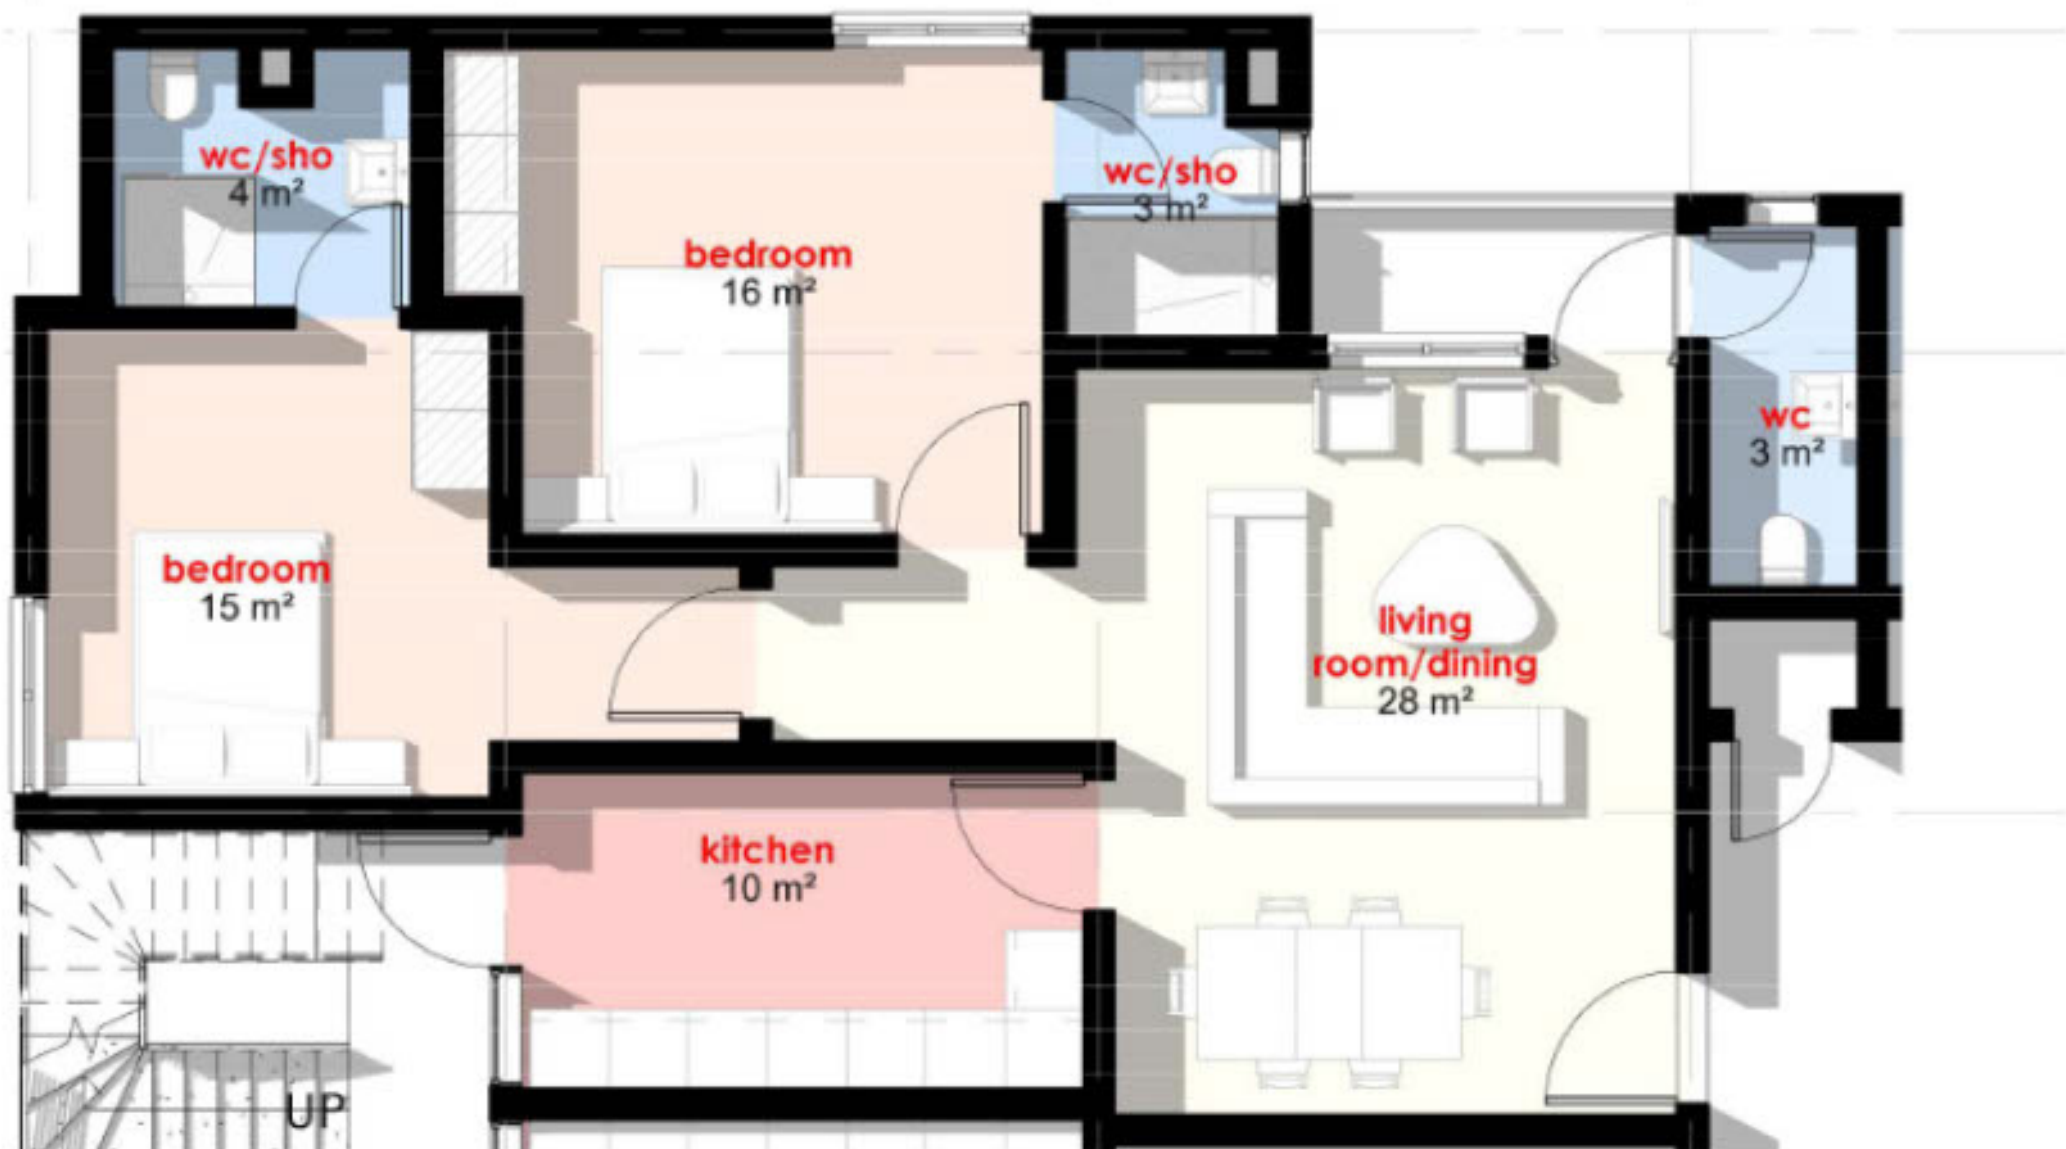

THE
venice
Sungate

5 Bedroom Semi-Detached Duplex

GROUND FLOOR PLAN

FIRST FLOOR PLAN

Plot Size Land

240 sqm

Apartment Size (Building)

192 sqm

THE Venice

Sungate

4 Bedroom Terrace Duplex

GROUND FLOOR PLAN

FIRST FLOOR PLAN

Plot Size Land

192 sqm

Apartment Size (Building)

166 sqm

THE
venice
Sangotedo

3 Bedroom Flat

FLOOR PLAN

Apartment Size (Building)

111 sqm

THE
venice
Sangotedo

2 Bedroom Flat

FLOOR PLAN

Apartment Size (Building)

88 sqm